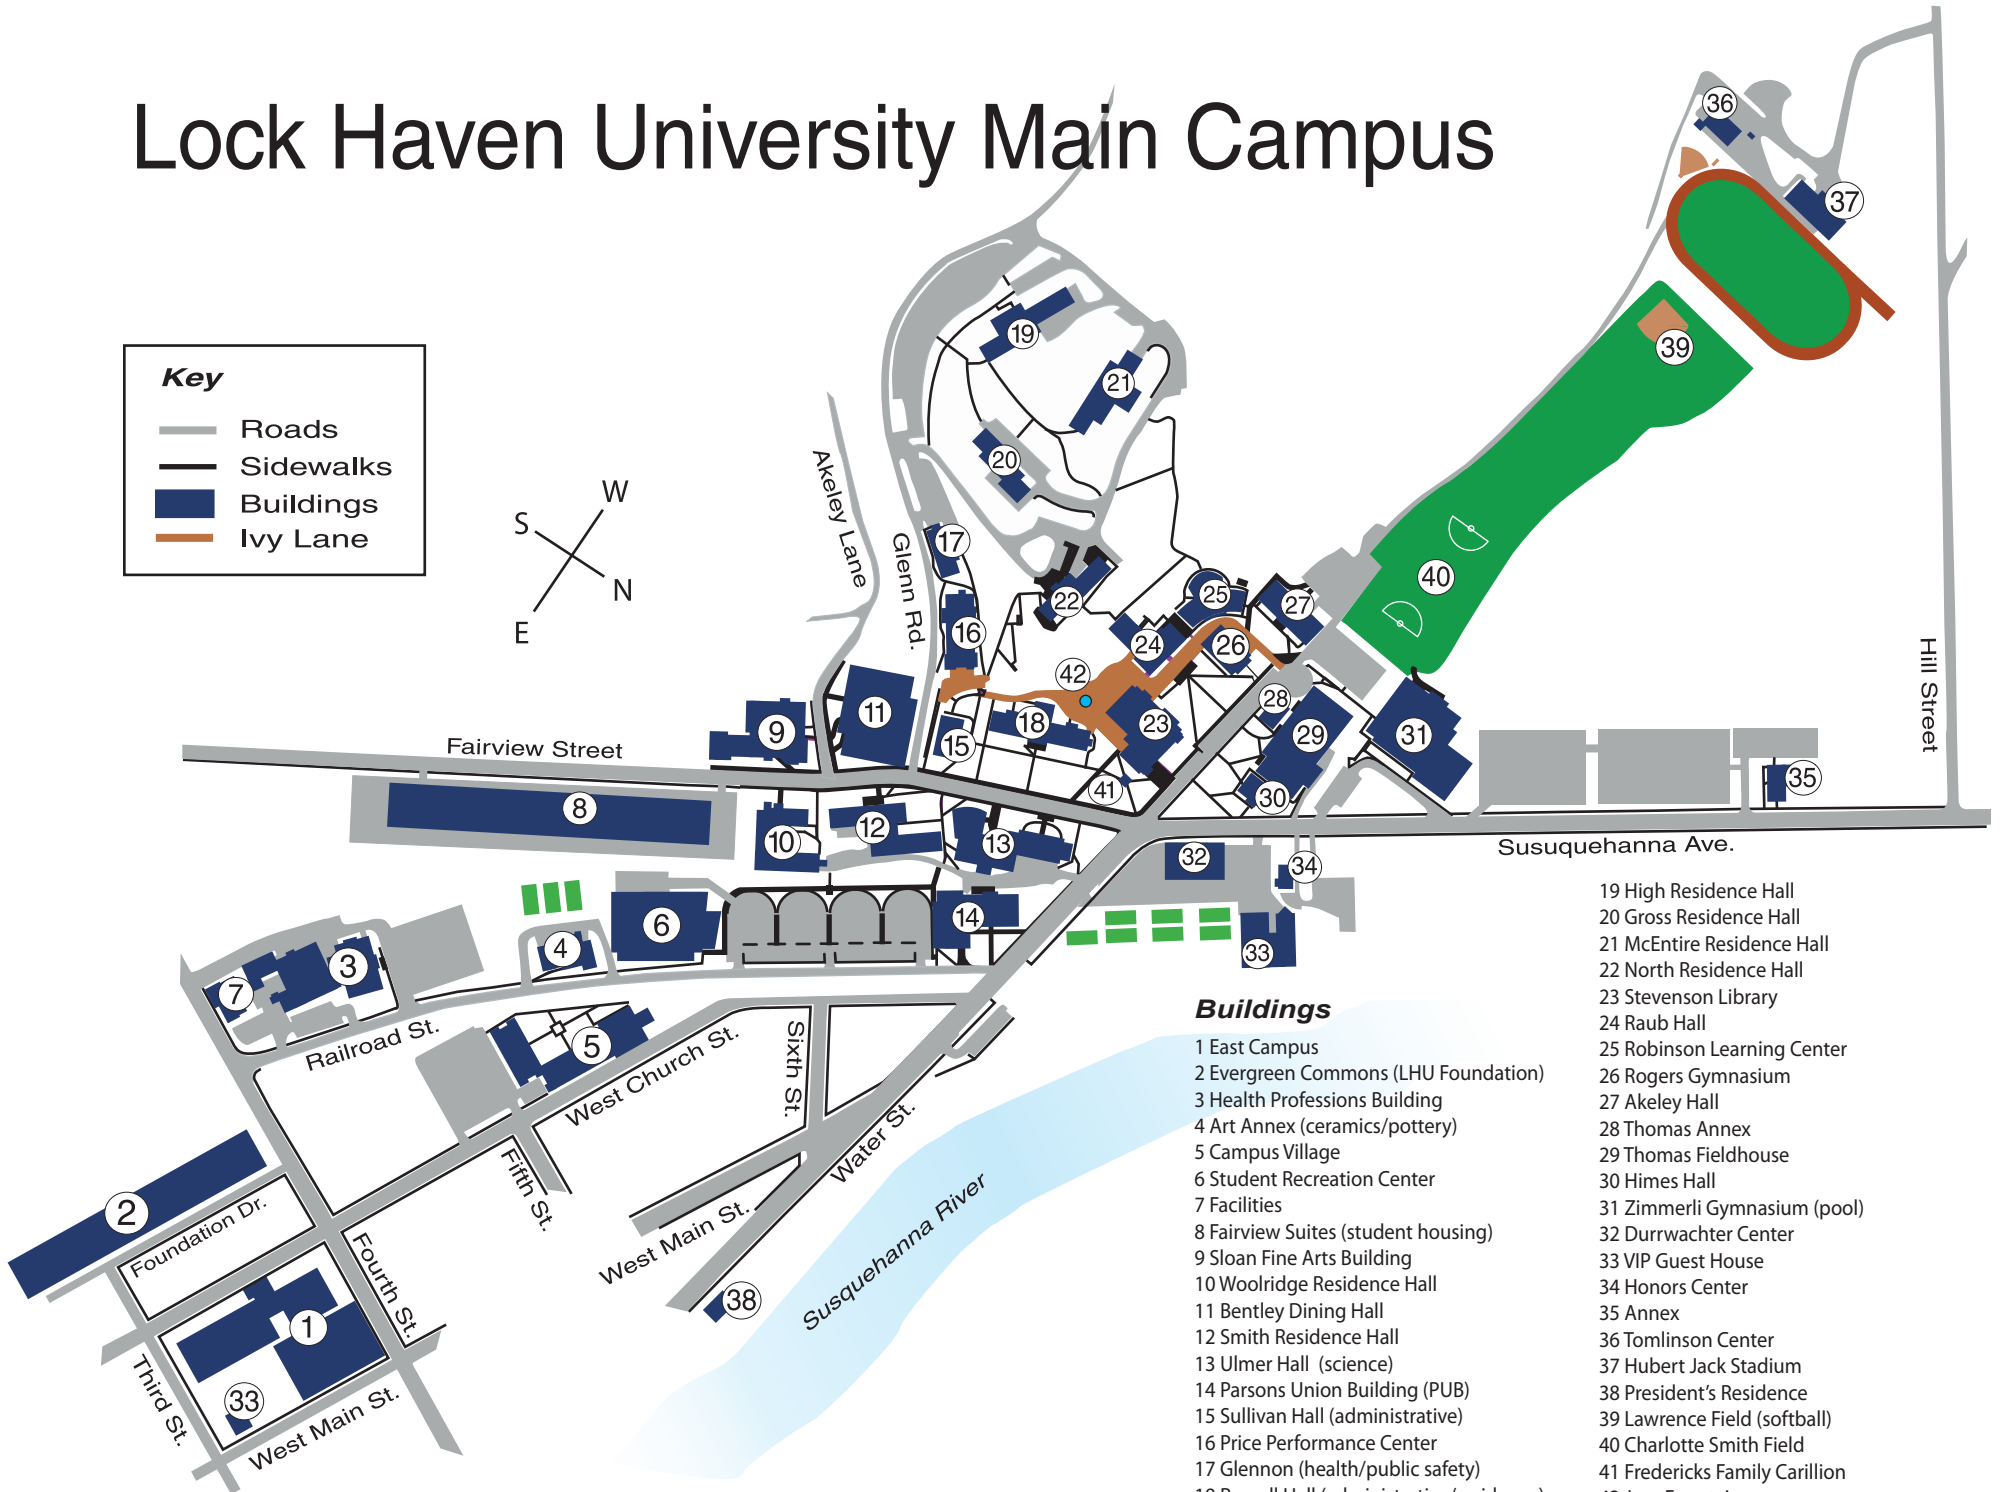

Lock Haven University Main Campus

Key

- Roads
- Sidewalks
- Buildings
- Ivy Lane

Buildings

- 1 East Campus
- 2 Evergreen Commons (LHU Foundation)
- 3 Health Professions Building
- 4 Art Annex (ceramics/pottery)
- 5 Campus Village
- 6 Student Recreation Center
- 7 Facilities
- 8 Fairview Suites (student housing)
- 9 Sloan Fine Arts Building
- 10 Woolridge Residence Hall
- 11 Bentley Dining Hall
- 12 Smith Residence Hall
- 13 Ulmer Hall (science)
- 14 Parsons Union Building (PUB)
- 15 Sullivan Hall (administrative)
- 16 Price Performance Center
- 17 Glennon (health/public safety)
- 18 Russell Hall (administrative/residence)
- 19 High Residence Hall
- 20 Gross Residence Hall
- 21 McEntire Residence Hall
- 22 North Residence Hall
- 23 Stevenson Library
- 24 Raub Hall
- 25 Robinson Learning Center
- 26 Rogers Gymnasium
- 27 Akeley Hall
- 28 Thomas Annex
- 29 Thomas Fieldhouse
- 30 Himes Hall
- 31 Zimmerli Gymnasium (pool)
- 32 Durrwachter Center
- 33 VIP Guest House
- 34 Honors Center
- 35 Annex
- 36 Tomlinson Center
- 37 Hubert Jack Stadium
- 38 President's Residence
- 39 Lawrence Field (softball)
- 40 Charlotte Smith Field
- 41 Fredericks Family Carillon
- 42 Jury Fountain